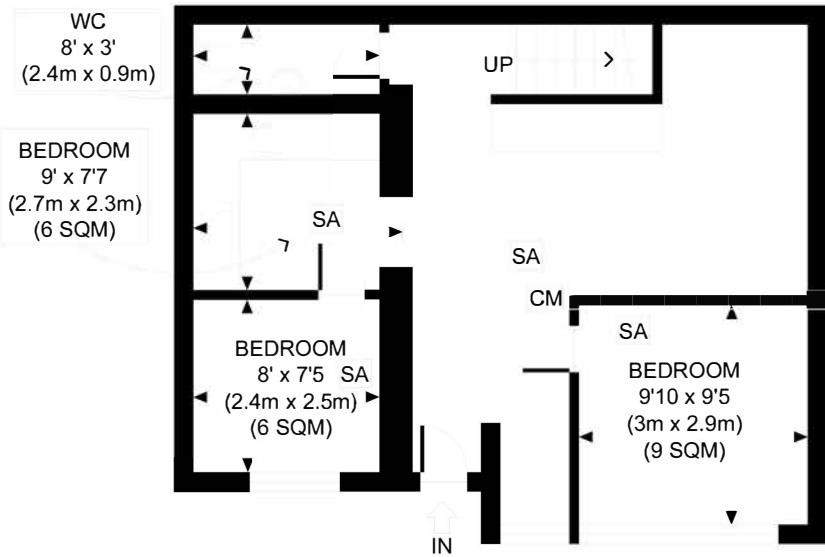

Clem Attlee Court, SW6

GROUND FLOOR
GROSS INTERNAL
FLOOR AREA 538 SQ FT

FIRST FLOOR
GROSS INTERNAL
FLOOR AREA 510 SQ FT

APPROX. GROSS INTERNAL FLOOR AREA 1048 SQ FT / 97 SQM

Whilst every attempt has been made to ensure the accuracy of the floor plan contained here, measurements of doors, windows and rooms are approximate and no responsibility is taken for any error, omission, or mis-statement. These plans are for representation purposes only as defined by RICS code of measuring practice and should be used as such by any prospective purchaser. Specially no guarantee is given on the total square footage of the property if quoted on this plan. Any figure given is for initial guidance only and should not be relied on as a basis of valuation.