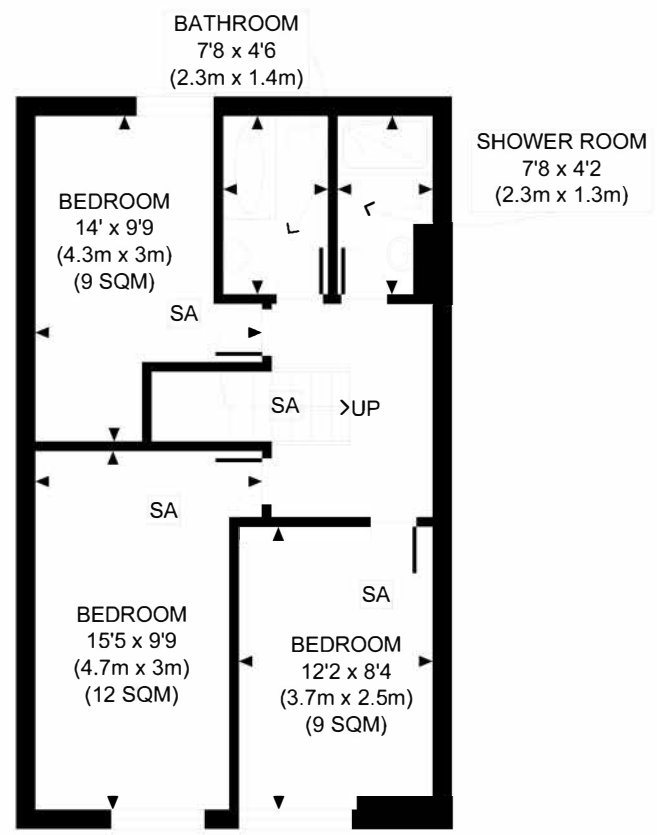

Clem Attlee Court, SW6

GROUND FLOOR
GROSS INTERNAL
FLOOR AREA 538 SQ FT

FIRST FLOOR
GROSS INTERNAL
FLOOR AREA 510 SQ FT

APPROX. GROSS INTERNAL FLOOR AREA 1048 SQ FT / 97 SQM

Whilst every attempt has been made to ensure the accuracy of the floor plan contained here, measurements of doors, windows and rooms are approximate and no responsibility is taken for any error, omission, or mis-statement. These plans are for representation purposes only as defined by RICS code of measuring practice and should be used as such by any prospective purchaser. Specially no guarantee is given on the total square footage of the property if quoted on this plan. Any figure given is for initial guidance only and should not be relied on as a basis of valuation.